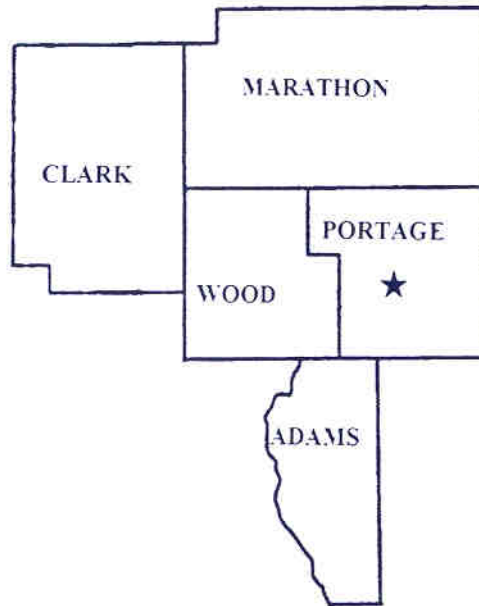

### **District 27-B2**

#### **District 27 B2 (There are 73 Clubs in Multiple District 27-B2)**

Algoma, Antigo, Ashwaubenon, Bear Creek, Bellevue, Big Falls, Birnamwood, Black Creek, Bonduel, Brussels, Caroline, Casco, Cecil, Clintonville, Coleman-Pound, Crandon, Crivitz, Crooked Lake-Mountain, Denmark, De Pere, Dyckesville, Egg Harbor, Embarrass River, Florence, Forestville-Maplewood, Fox River, Freedom, Gillett, Goodman-Armstrong Creek, Grand Chute, Green Bay Downtown, Green Bay Northeast, Green Bay West, Greenville, Gresham, Gresham Lady Lions, Hortonville, Howard-Suamico, Hyland Lakes, Iola, Kaukauna, Kewaunee, Laona, Lena, Luxemburg, Manawa, Marinette, Marion, McCaslin, Medina-Dale-Readfield, New London, Niagara, Oconto, Oconto Falls, Pearson-Pickerel, Peshtigo, Pulaski, Seymour, Shawano, Shawano Lake, Shiocton, Sister Bay, Sturgeon Bay, Suring, Tigerton, Wabeno, Washington Island, Waupaca, Wausaukee, Weyauwega-Fremont, Wild River, Wittenberg and Wrightstown

#### **District 27-B2 – Lioness Clubs**

Ashwaubenon, Casco, Coleman-Pound, Greenville, Howard-Suamico, Kaukauna, Iola, Marion, McCaslin, Northwoods, Shawano Lake, Suring, Waupaca

#### **District 27-B2 – Leos Clubs**

Denmark Prowling, Grand Chute, Iola, Kaukauna, Luxemburg-Casco, Pulaski, Waupaca, Wausaukee