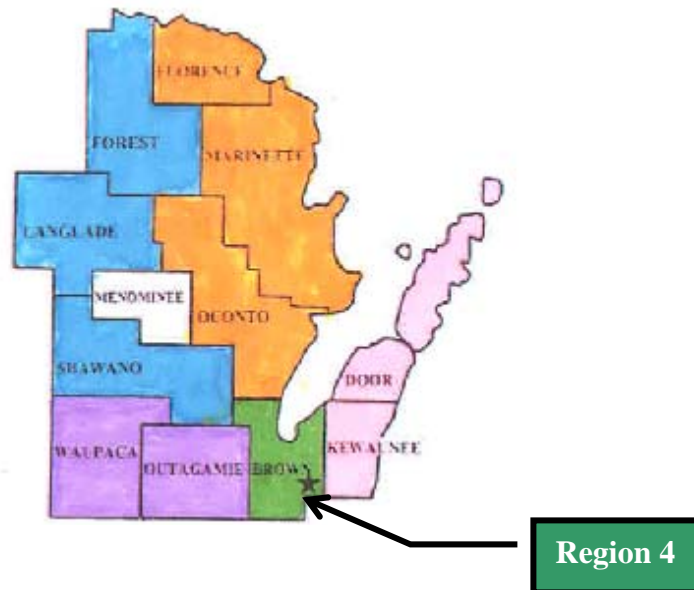

District 27-B2, Region 4 – (There are 3 Zones within Region 4)

District 27-B2, Region 4, Zone 1 – Ashwaubenon, Green Bay Downtown, Green Bay Northeast, Green Bay West and Howard-Suamico

District 27-B2, Region 4, Zone 2 – Bellevue, Denmark, Kaukauna and Wrightstown

District 27-B2, Region 4, Zone 3 – De Pere, Freedom, Pulaski , Seymour