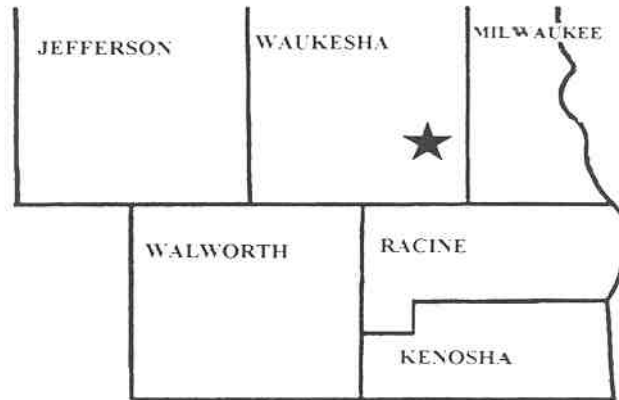

**MULTIPLE DISTRICT 27 SUB-DISTRICT MAP**

**THERE ARE 10 DISTRICTS WITHIN MULTIPLE DISTRICT 27**

**District 27-A1**

**District 27-A1** – Big Bend-Vernon, Big Foot-Fontana, Burlington, Burlington Bohners Lake, Caledonia, Cambridge Area, Cudahy, Darien, Delavan, Dousman-Ottawa, Eagle, East Troy, Elkhorn, Fort Atkinson, Franklin, Franklin Noon, Genoe City, Greater Greenfield, Greendale, Greenfield, Hales Corners, Jefferson, Johnson Creek, Kenosha Greater, Kenosha Noon, Lake Geneva, Lake Mills, Lyons, Milwaukee-Bay View, Milwaukee Lake, Milwaukee South-Shore Noon, Mukwonago, Muskego, New Berlin, New Berlin Industrial, North Prairie, Oak Creek, Paddock Lake Area, Palmyra, Prospect of New Berlin, Racine, St. Francis, Sharon, South Milwaukee, Sturtevent, Tichigan Lake, Union Grove, Wales-Genesee, Waterford, Waukesha Evening, Waukesha Noon, West Allis, West Allis Central, West Allis West, West Milwaukee, Whitewater, Williams Bay, Wind Lake

**District 27-A1 - Lioness Clubs**

Burlington, Caledonia, Delavan, Eagle, East Troy, Elkhorn, Fort Atkinson, Franklin, Great Kenosha, Hales Corners, Lake Geneva, Lake Mills, Mukwonago, New Berlin, Palmyra, Union Grove, Wales/Genesee, Waterford, Waukesha Noon, Whitewater, Williams Bay

**District 27-A1 – Leos Clubs**

Bohners Lake, Caledonia, East Troy, Lakeside, Lyons, Muskego, Oak Creek, Tichigan Lake