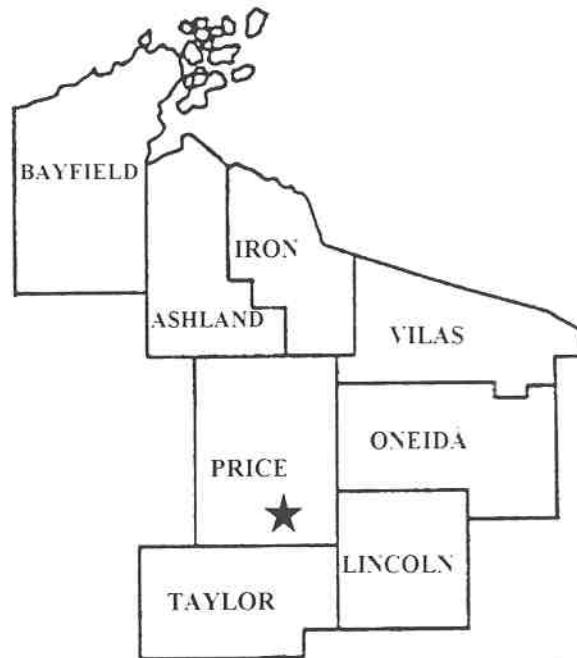

#### **District 27-B2 – Leos Clubs**

Denmark Prowling, Grand Chute, Iola, Kaukauna, Luxemburg-Casco, Pulaski, Waupaca, Wausaukee

### **District 27-C1**

Abbotsford, Adams-Friendship, Almond, Arnott, Arpin, Auburndale, Bancroft, Berlin-Hamburg, Bevent, Castle Rock, Colby, Curtiss, Dorchester, Easton-Hewitt-Wausau, Easton-White Creek, Edgar, Fenwood, Grand Marsh, Grand Rapids, Greenwood, Halder, Junction City, Kronenwetter, Lake Dubay, Lake Mason, Loyal, Maine, Marathon, Marshfield, Mosinee, Neillsville, Nekoosa, Owen-Withee, Pittsville, Plover-Whiting, Port Edwards, Rib Falls, Rib Mountain, Roche-A-CRI, Rome, Rosholt, Rothschild-Weston, Rozellville, Rudolph, Schofield, Spencer, Stevens Point Evening, Stevens Point Morning, Stratford, Thorp, Tomorrow River, Town of Texas, Vesper, Wausau Big Bull Falls, Wausau Monarch, Wausau Noon, Sausau-Stettin Evening, Wisconsin Rapids, Wisconsin River.

### **District 27-C1 – Lioness Clubs**

Colby, Dorchester, Grand Rapids, Lake Dubay, Thorp, Tomorrow River, Wausau

### **District 27-C1 – Leos Clubs**

Adams-Friendship Five Star, Tri-City

**District 27-C2**

Ashland, Bayfield, Barnes, Boulder Junction, Butternut, Cable & Area, Catawba-Kennan, Conover, Eagle River, Elcho-Pelican Lake, Fifield, Gilman, Gleason Area, Glidden, Hazelhurst, Hurley, Irma, Iron River, Jump River, Lac du Flambeau, Lake Tomahawk, Land O'Lakes, Manitowish Waters, Medford, Mellen, Mercer, Merrill, Merrill Noon, Minocqua, Nicolet Area Technical College Campus, Ogema, Park Falls, Phelps, Hillips, Prentice, Presque Isle, Rhinelander, Rhinelander Harmony, Rhinelander Northwoods, Rib Lake, St. Germain, Saxon-Gurney, Sayner-Star Lake, South Shore, Stetsonville, Sugar Camp, Three Lakes, Tomahawk, Washburn, Whittlesey, Winchester