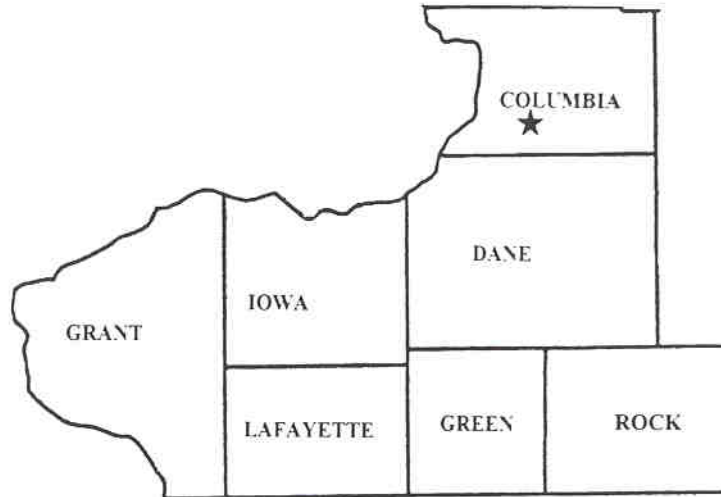

### **District 27-C1 – Lioness Clubs**

Colby, Dorchester, Grand Rapids, Lake Dubay, Thorp, Tomorrow River, Wausau

### **District 27-C1 – Leos Clubs**

Adams-Friendship Five Star, Tri-City

**District 27-C2**

Ashland, Bayfield, Barnes, Boulder Junction, Butternut, Cable & Area, Catawba-Kennan, Conover, Eagle River, Elcho-Pelican Lake, Fifield, Gilman, Gleason Area, Glidden, Hazelhurst, Hurley, Irma, Iron River, Jump River, Lac du Flambeau, Lake Tomahawk, Land O'Lakes, Manitowish Waters, Medford, Mellen, Mercer, Merrill, Merrill Noon, Minocqua, Nicolet Area Technical College Campus, Ogema, Park Falls, Phelps, Hillips, Prentice, Presque Isle, Rhinelander, Rhinelander Harmony, Rhinelander Northwoods, Rib Lake, St. Germain, Saxon-Gurney, Sayner-Star Lake, South Shore, Stetsonville, Sugar Camp, Three Lakes, Tomahawk, Washburn, Whittlesey, Winchester

**District 27-C2 – Lioness Clubs**

Boulder Junction, Elcho-Pelican Lake, Gilman, Gleason Area, Hurley Area, Lake Tomahawk, Manitowish Waters, Mellen, Mercer, Presque Isle, St. Germain, Sayner-Star Lake