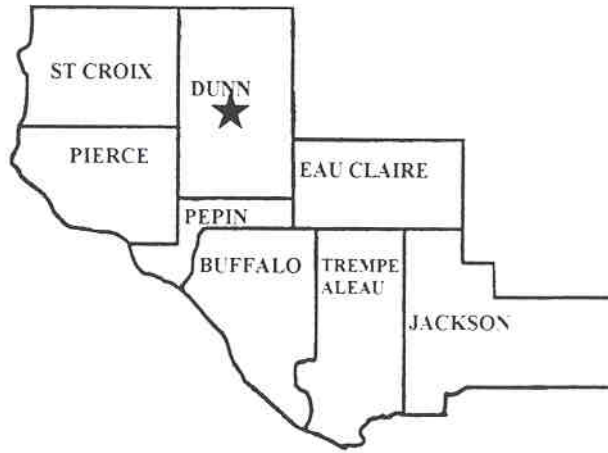

**District 27-D2 – Lioness Clubs**

Chaseburg, Cranberry Country, Holmen, Mauston, New Lisbon, Norwalk, Onalaska, Soldiers Grove, Sparta, Stoddard, Tomah

**District 27-D2 – Leos Clubs**

Desoto Area Middle School, Richland Center Area, West Salem

**District 27-E1**

Almena, Amery, Barron, Birchwood, Bloomer, Boyd, Brice Blue Hills, Brule River, Cadott, Cameron, Chequamegon, Chetek, Chippewa Falls, Clayton, Clear Lake, Cornell, Cumberland, Danbury, Dresser, Frederic, Grantsburg, Hallie, Hawkins, Hawthorne, Hayward, Jim Falls, Lac Courte Oreillies, Ladysmith, Lake Holcombe, Lake Nebagamon, Lake Wissota, Luck, Minong-Wascott, Osceola, Pattison Park, Poplar-Wentworth, Prairie Farm, Radisson Area, Rice Lake, St. Croix Falls, Scott A & H, Seeley, Shell Lake, Siren, Solon Springs, Spooner-Trego, Springbrook, Stanley, Stone Lake, Superior Evening, Tilden, Turtle Lake, Unity, Wanderoos Area, Webster, Weyerhaeuser, Winter Area

**District 27-E1 – Lioness Clubs**

Frederic, Hayward, St. Croix Falls, Siren, Springbrook, Turtle Lake, Webster

**District 27-E1 – Leos Clubs**

Chetek, Cornell, Cumberland, Holcombe, Stanley-Boyd, Unity

**District 27-E2**

Alma, Alma Center, Altoona, Arcadia, Augusta, Black River Falls, Blair, Boyceville, Chippewa Valley Lioness/Lions, Cleghorn, Cochrane-Buffalo City, Coral City, Deer Park, Durand, Eau Claire Evening, Eau Claire Noon, Eau Claire Seymour, Dleva-Strum, Elk Mound, Ellsworth, Ettrick, Fairchild, Fall Creek, Foster, Fountain City, Fountain City Farm Fest, Galesville, Glen Hills, Hammond, Hudson, Independence, Knapp, Menomonie, Merrilan, Mondovi, Nelson, New Richmond, Osseo, Pepin, Pigeon Falls, Pleasantville, Plum City, Prescott, River Falls, Roberts, Spring Valley, Star Prairie, Taylor, Trempealeau, UW Eau Claire, Waumandee Area, Whitehall, Woodville