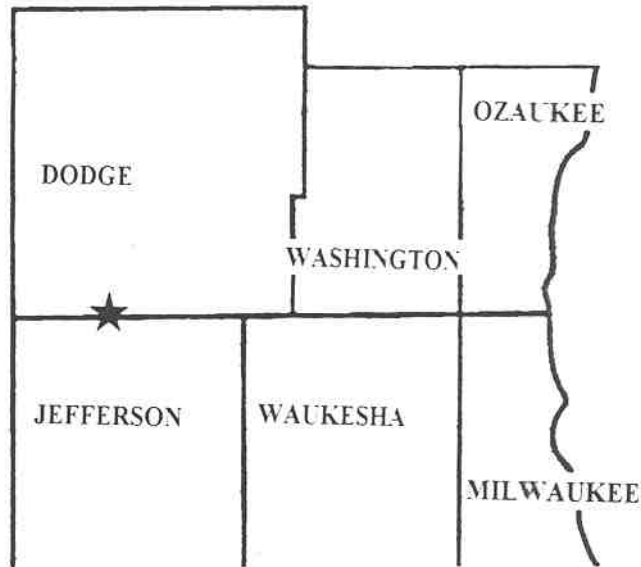

**MULTIPLE DISTRICT 27 SUB-DISTRICT MAP**

**THERE ARE 10 DISTRICTS WITHIN MULTIPLE DISTRICT 27**

**District 27-A1**

**District 27-A1** – Big Bend-Vernon, Big Foot-Fontana, Burlington, Burlington Bohners Lake, Caledonia, Cambridge Area, Cudahy, Darien, Delavan, Dousman-Ottawa, Eagle, East Troy, Elkhorn, Fort Atkinson, Franklin, Franklin Noon, Genoe City, Greater Greenfield, Greendale, Greenfield, Hales Corners, Jefferson, Johnson Creek, Kenosha Greater, Kenosha Noon, Lake Geneva, Lake Mills, Lyons, Milwaukee-Bay View, Milwaukee Lake, Milwaukee South-Shore Noon, Mukwonago, Muskego, New Berlin, New Berlin Industrial, North Prairie, Oak Creek, Paddock Lake Area, Palmyra, Prospect of New Berlin, Racine, St. Francis, Sharon, South Milwaukee, Sturtevent, Tichigan Lake, Union Grove, Wales-Genesee, Waterford, Waukesha Evening, Waukesha Noon, West Allis, West Allis Central, West Allis West, West Milwaukee, Whitewater, Williams Bay, Wind Lake

**District 27-A1 - Lioness Clubs**

Burlington, Caledonia, Delavan, Eagle, East Troy, Elkhorn, Fort Atkinson, Franklin, Great Kenosha, Hales Corners, Lake Geneva, Lake Mills, Mukwonago, New Berlin, Palmyra, Union Grove, Wales/Genesee, Waterford, Waukesha Noon, Whitewater, Williams Bay

**District 27-A1 – Leos Clubs**

Bohners Lake, Caledonia, East Troy, Lakeside, Lyons, Muskego, Oak Creek, Tichigan Lake