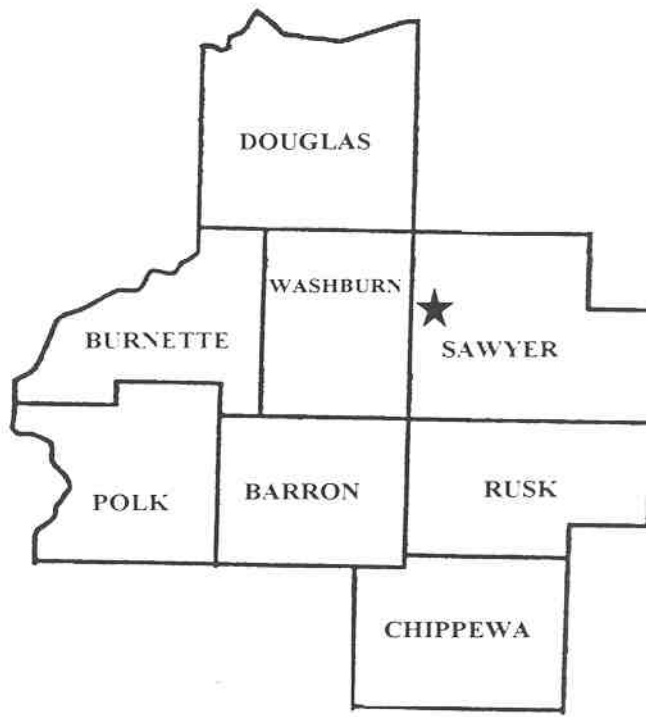

**District 27-D2**

Bangor, Baraboo, Barre-Coed, Boaz Area, Brice Praire, Camp Douglas, Cashton, Chaseburg, Coon Valley, Desoto Area, Elroy, French Island, Gays Mills, Genow, Hillsboro, Holmen, Ithaca, Kendall, La Crosse, La Crosse North, Lafarge, Lake Delton, Mauston, Mindoro, Mormon Coulee, Necedah, New Lisbon, North Bend, Norwalk, Oakdale, Onalaska, Ontario Area, Plain, Prairie de Chien, Reedsburg, Richland Center, St. Joseph’s Ridge, Sauk Prairie, Seneca, Soldiers Grove, Sparta, Spring Green, Stoddard, Tomah, UW – La Crosse Branch, Viroqua, Warrens, Wauzeka, West Castle Rock, West Salem, Westby, Wilton

**District 27-D2 – Lioness Clubs**

Chaseburg, Cranberry Country, Holmen, Mauston, New Lisbon, Norwalk, Onalaska, Soldiers Grove, Sparta, Stoddard, Tomah

**District 27-D2 – Leos Clubs**

Desoto Area Middle School, Richland Center Area, West Salem