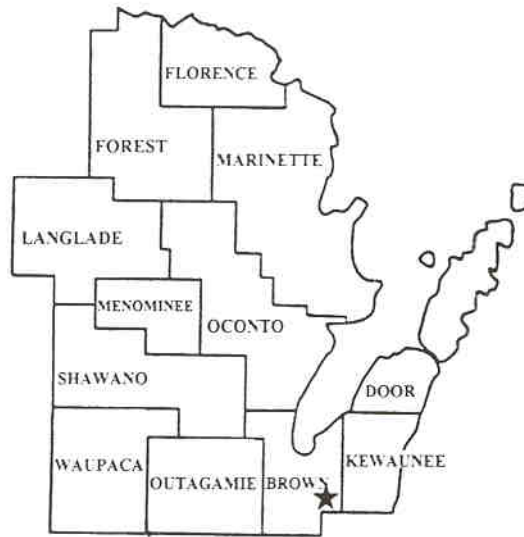

District 27-B2

District 27 B2 (There are 73 Clubs in Multiple District 27-B2)

Algoma, Antigo, Ashwaubenon, Bear Creek, Bellevue, Big Falls, Birnamwood, Black Creek, Bonduel, Brussels, Caroline, Casco, Cecil, Clintonville, Coleman-Pound, Crandon, Crivitz, Crooked Lake-Mountain, Denmark, De Pere, Dyckesville, Egg Harbor, Embarrass River, Florence, Forestville-Maplewood, Fox River, Freedom, Gillett, Goodman-Armstrong Creek, Grand Chute, Green Bay Downtown, Green Bay Northeast, Green Bay West, Greenville, Gresham, Gresham Lady Lions, Hortonville, Howard-Suamico, Hyland Lakes, Iola, Kaukauna, Kewaunee, Laona, Lena, Luxemburg, Manawa, Marinette, Marion, McCaslin, Medina-Dale-Readfield, New London, Niagara, Oconto, Oconto Falls, Pearson-Pickerel, Peshtigo, Pulaski, Seymour, Shawano, Shawano Lake, Shiocton, Sister Bay, Sturgeon Bay, Suring, Tigerton, Wabeno, Washington Island, Waupaca, Wausaukee, Weyauwega-Fremont, Wild River, Wittenberg and Wrightstown

District 27-B2 – Lioness Clubs

Ashwaubenon, Casco, Coleman-Pound, Greenville, Howard-Suamico, Kaukauna, Iola, Marion, McCaslin, Northwoods, Shawano Lake, Suring, Waupaca

District 27-B2 – Leos Clubs

Denmark Prowling, Grand Chute, Iola, Kaukauna, Luxemburg-Casco, Pulaski, Waupaca, Wausaukee